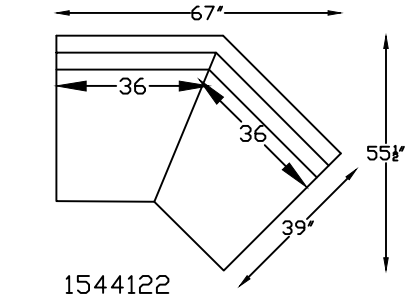

154423  
WEDGE

154442R OR L  
RAF CURVED SOFA  
(SHOWN AS RIGHT)

1544129R OR L  
LOUNGE END  
(SHOWN AS RIGHT)

1544110L OR R  
ONE ARM CORNER END  
(SHOWN AS LEFT)

154452R OR L  
RETURN LOVE SEAT W/BUMPER  
(SHOWN AS RIGHT)

154464R OR L  
ARMLESS BUMPER  
(SHOWN AS RIGHT)

154461L OR R  
ONE ARM ANGLE SOFA  
(SHOWN AS LEFT)

1544122  
ARMLESS ANGLE SOFA

Scale: 1/4" = 1'-0"

This schematic is current as of August 25, 2022.  
Lazar reserves the right to change dimensions  
and/or products offered. A more recent schematic may  
be available for this series at [www.lazarind.com](http://www.lazarind.com)

\*NOTE: L or R is determined by facing the piece.