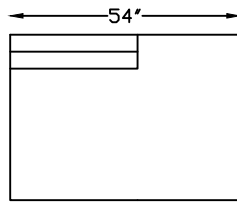

154423  
WEDGE

154442R OR L  
RAF CURVED SOFA  
(SHOWN AS RIGHT)

1544129R OR L  
LOUNGE END  
(SHOWN AS RIGHT)

1544110L OR R  
ONE ARM CORNER END  
(SHOWN AS LEFT)

154452R OR L  
RETURN LOVE SEAT W/BUMPER  
(SHOWN AS RIGHT)

154464R OR L  
ARMLESS BUMPER  
(SHOWN AS RIGHT)

154461L OR R  
ONE ARM ANGLE SOFA  
(SHOWN AS LEFT)

1544122  
ARMLESS ANGLE SOFA

Scale: 1/4" = 1'-0"

This schematic is current as of August 25, 2022.  
Lazar reserves the right to change dimensions  
and/or products offered. A more recent schematic may  
be available for this series at [www.lazarind.com](http://www.lazarind.com)

\*NOTE: L or R is determined by facing the piece.