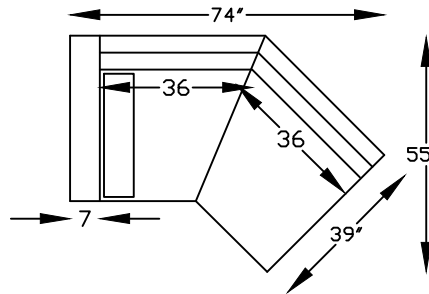

154423  
WEDGE

154442R OR L  
RAF CURVED SOFA  
(SHOWN AS RIGHT)

1544129R OR L  
LOUNGE END  
(SHOWN AS RIGHT)

1544110L OR R  
ONE ARM CORNER END  
(SHOWN AS LEFT)

154452R OR L  
RETURN LOVE SEAT W/BUMPER  
(SHOWN AS RIGHT)

154464R OR L  
ARMLESS BUMPER  
(SHOWN AS RIGHT)

154461L OR R  
ONE ARM ANGLE SOFA  
(SHOWN AS LEFT)

1544122  
ARMLESS ANGLE SOFA

Scale: 1/4" = 1'-0"

This schematic is current as of August 25, 2022.  
Lazar reserves the right to change dimensions  
and/or products offered. A more recent schematic may  
be available for this series at [www.lazarind.com](http://www.lazarind.com)

\*NOTE: L or R is determined by facing the piece.