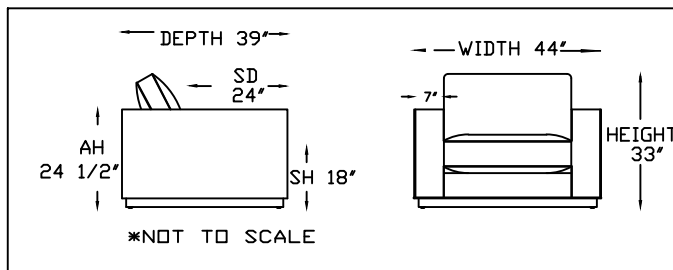

154423  
WEDGE

154442R OR L  
RAF CURVED SOFA  
(SHOWN AS RIGHT)

1544129R OR L  
LOUNGE END  
(SHOWN AS RIGHT)

1544110L OR R  
ONE ARM CORNER END  
(SHOWN AS LEFT)

154452R OR L  
RETURN LOVE SEAT W/BUMPER  
(SHOWN AS RIGHT)

154464R OR L  
ARMLESS BUMPER  
(SHOWN AS RIGHT)

154461L OR R  
ONE ARM ANGLE SOFA  
(SHOWN AS LEFT)

1544122  
ARMLESS ANGLE SOFA

Scale: 1/4" = 1'-0"

This schematic is current as of August 25, 2022.  
Lazar reserves the right to change dimensions  
and/or products offered. A more recent schematic may  
be available for this series at [www.lazarind.com](http://www.lazarind.com)

\*NOTE: L or R is determined by facing the piece.