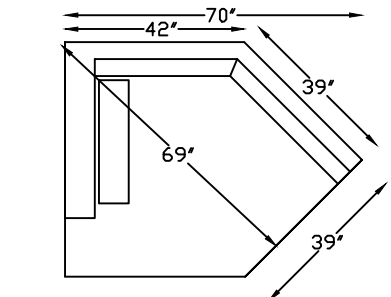

154423  
WEDGE

154442R OR L  
RAF CURVED SOFA  
(SHOWN AS RIGHT)

1544129R OR L  
LOUNGE END  
(SHOWN AS RIGHT)

1544110L OR R  
ONE ARM CORNER END  
(SHOWN AS LEFT)

154452R OR L  
RETURN LOVE SEAT W/BUMPER  
(SHOWN AS RIGHT)

154464R OR L  
ARMLESS BUMPER  
(SHOWN AS RIGHT)

154461L OR R  
ONE ARM ANGLE SOFA  
(SHOWN AS LEFT)

1544122  
ARMLESS ANGLE SOFA

Scale: 1/4" = 1'-0"

This schematic is current as of August 25, 2022.  
Lazar reserves the right to change dimensions  
and/or products offered. A more recent schematic may  
be available for this series at [www.lazarind.com](http://www.lazarind.com)

\*NOTE: L or R is determined by facing the piece.