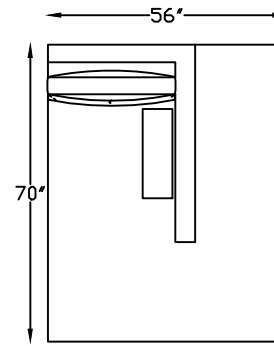

154423  
WEDGE

154442R OR L  
RAF CURVED SOFA  
(SHOWN AS RIGHT)

1544129R OR L  
LOUNGE END  
(SHOWN AS RIGHT)

1544110L OR R  
ONE ARM CORNER END  
(SHOWN AS LEFT)

154452R OR L  
RETURN LOVE SEAT W/BUMPER  
(SHOWN AS RIGHT)

154464R OR L  
ARMLESS BUMPER  
(SHOWN AS RIGHT)

154461L OR R  
ONE ARM ANGLE SOFA  
(SHOWN AS LEFT)

1544122  
ARMLESS ANGLE SOFA

Scale: 1/4" = 1'-0"

This schematic is current as of August 25, 2022.  
Lazar reserves the right to change dimensions  
and/or products offered. A more recent schematic may  
be available for this series at [www.lazarind.com](http://www.lazarind.com)

\*NOTE: L or R is determined by facing the piece.