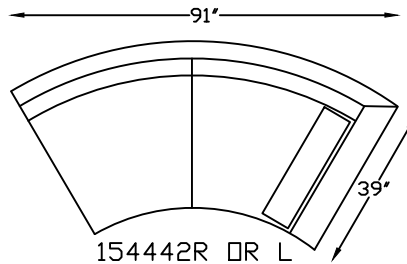

154423  
WEDGE

154442R OR L  
RAF CURVED SOFA  
(SHOWN AS RIGHT)

1544129R OR L  
LOUNGE END  
(SHOWN AS RIGHT)

1544110L OR R  
ONE ARM CORNER END  
(SHOWN AS LEFT)

154452R OR L  
RETURN LOVE SEAT W/BUMPER  
(SHOWN AS RIGHT)

154464R OR L  
ARMLESS BUMPER  
(SHOWN AS RIGHT)

154461L OR R  
ONE ARM ANGLE SOFA  
(SHOWN AS LEFT)

1544122  
ARMLESS ANGLE SOFA

Scale: 1/4" = 1'-0"

This schematic is current as of August 25, 2022.  
Lazar reserves the right to change dimensions  
and/or products offered. A more recent schematic may  
be available for this series at [www.lazarind.com](http://www.lazarind.com)

\*NOTE: L or R is determined by facing the piece.