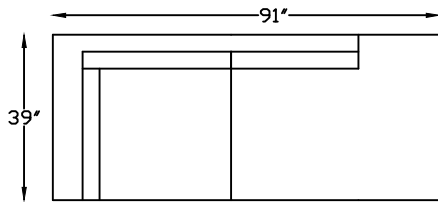

154423  
WEDGE

154442R OR L  
RAF CURVED SOFA  
(SHOWN AS RIGHT)

1544129R OR L  
LOUNGE END  
(SHOWN AS RIGHT)

1544110L OR R  
ONE ARM CORNER END  
(SHOWN AS LEFT)

154452R OR L  
RETURN LOVE SEAT W/BUMPER  
(SHOWN AS RIGHT)

154464R OR L  
ARMLESS BUMPER  
(SHOWN AS RIGHT)

154461L OR R  
ONE ARM ANGLE SOFA  
(SHOWN AS LEFT)

1544122  
ARMLESS ANGLE SOFA

Scale: 1/4" = 1'-0"

This schematic is current as of August 25, 2022.  
Lazar reserves the right to change dimensions  
and/or products offered. A more recent schematic may  
be available for this series at [www.lazarind.com](http://www.lazarind.com)

\*NOTE: L or R is determined by facing the piece.